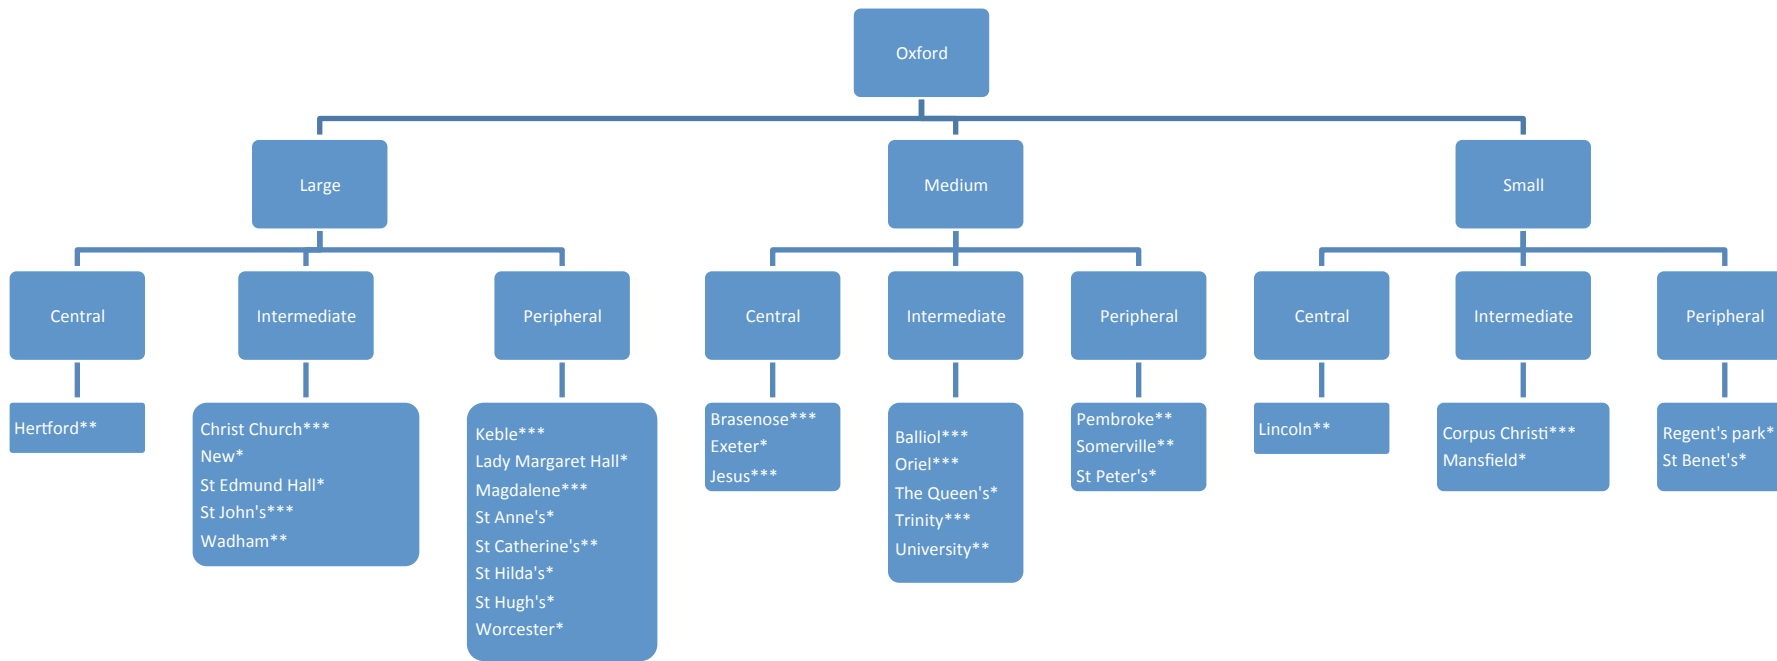

Choosing a College at Cambridge University

1. Size (undergraduate numbers)

- Large - >450
- Medium - 350-450
- Small - <350

2. Location (distance from city centre)

- Central - right in city centre
- Intermediate - 5 minute walk
- Peripheral - outside city centre

3. Reputation (desirable/highest-performing)

- Highest - ***
- Intermediate - **
- Lowest - *

1. Size (undergraduate numbers)

- Large - >400
- Medium - 300-400
- Small - <300

2. Location (distance from city centre)

- Central - right in city centre
- Intermediate - 5 minute walk
- Peripheral - outside city centre

3. Reputation (desirable/highest-performing)

- Highest - ***
- Intermediate - **
- Lowest - *