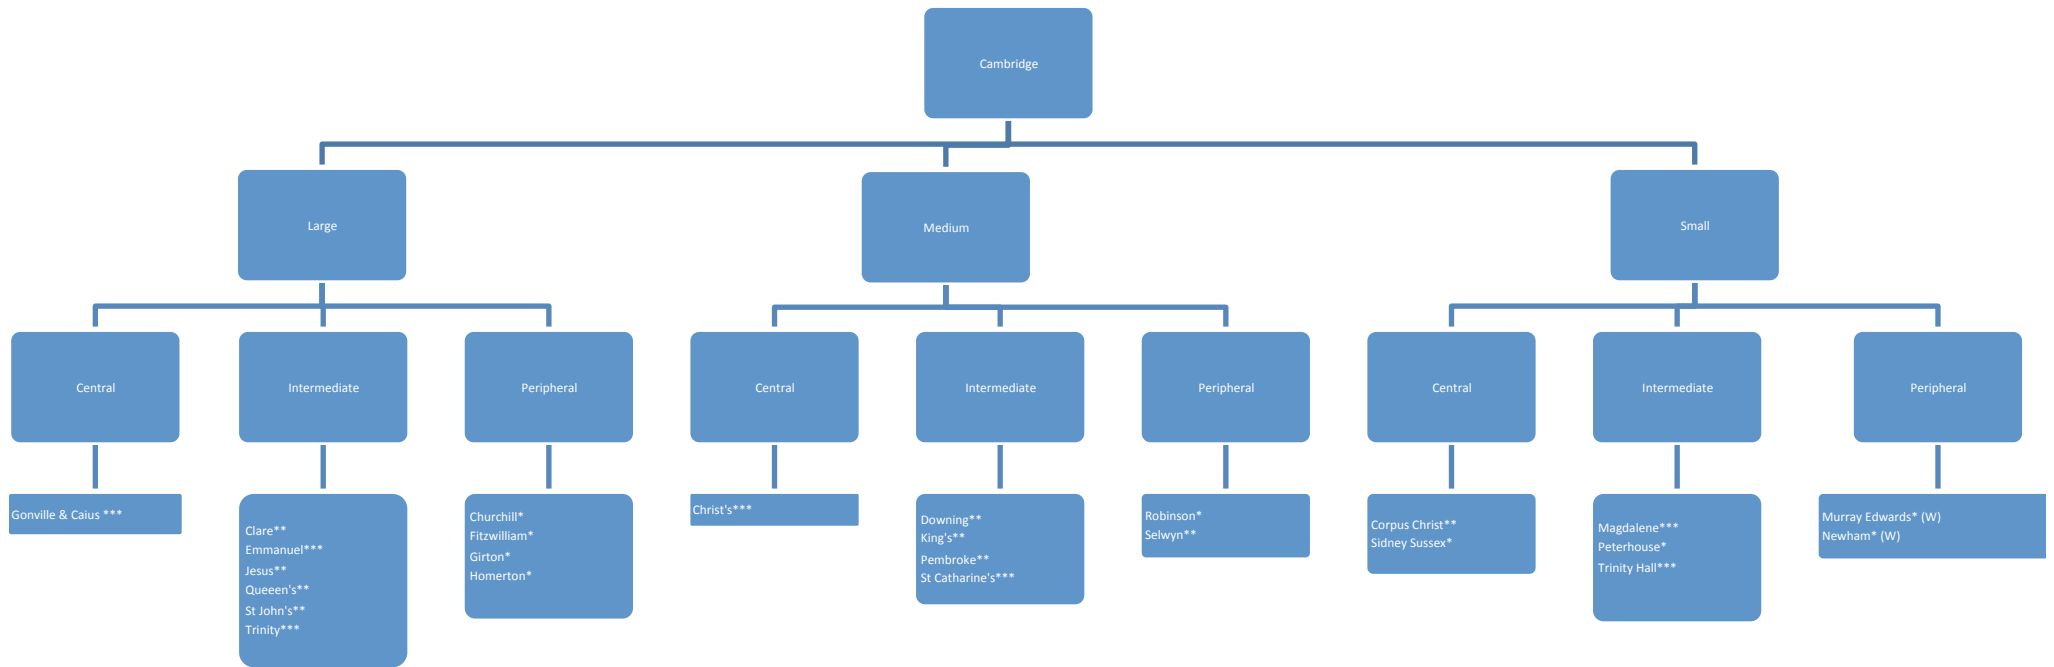

Choosing a College at Cambridge University

1. Size (undergraduate numbers)

- Large - >450
- Medium - 350-450
- Small - <350

2. Location (distance from city centre)

- Central - right in city centre
- Intermediate - 5 minute walk
- Peripheral - outside city centre

3. Reputation (desirable/highest-performing)

- Highest - ***
- Intermediate - **
- Lowest - *

1. Size (undergraduate numbers)

- Large - >400
- Medium - 300-400
- Small - <300

2. Location (distance from city centre)

- Central - right in city centre
- Intermediate - 5 minute walk
- Peripheral - outside city centre

3. Reputation (desirable/highest-performing)

- Highest - ***
- Intermediate - **
- Lowest - *