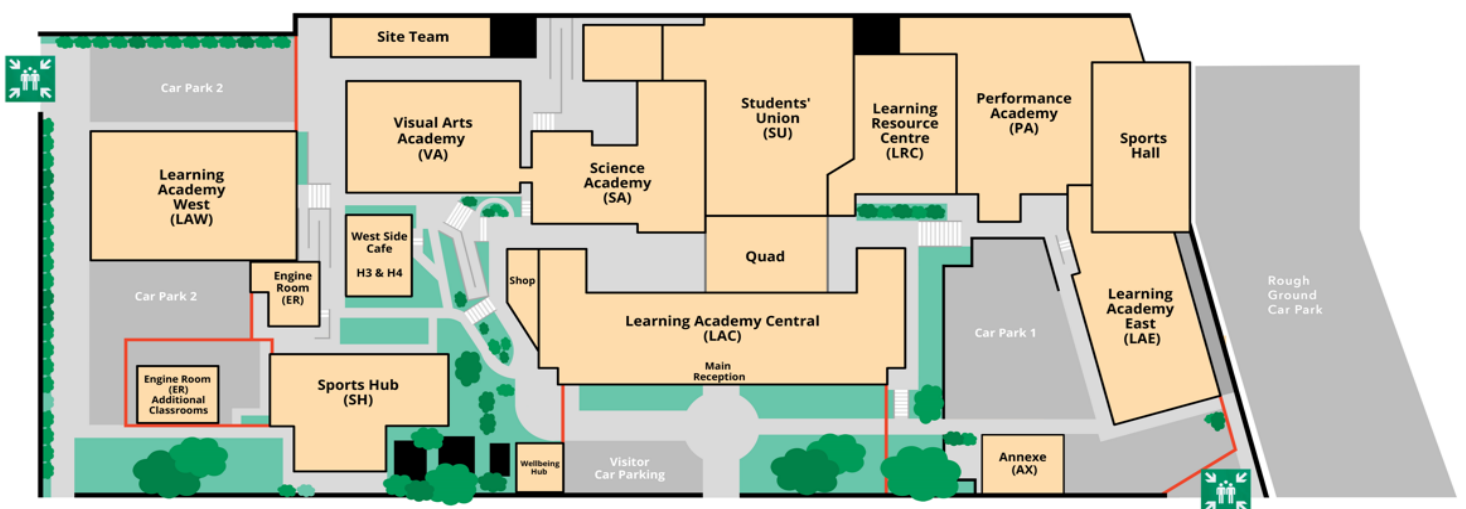

Staff Consultation Evening

Subject	Location
Health & Social Care, Child Care and Public Services	Top Floor of LAC
Geography, Geology, History and Politics	Top Floor of LAC
Psychology	Bottom Floor of LAE
Sociology, Criminology and Religion, Ethics & Philosophy	Bottom Floor of LAE
Maths	Top Floor of LAE
Business and Accounting	Top Floor of LAW
IT, Games Design, BTEC Media and Computer Science	Bottom Floor of LAW
Law and Economics	Top Floor of LAW
Art and Textiles	Top Floor of VA
Graphics and Photography	Bottom Floor of VA
English, A Level Media, Film and Languages	Top Floor of PA
Drama, Music, Dance and Performing Arts	Bottom Floor of PA
PE and Sport	Sports Hub (SH)
Biology, Human Biology and Applied Science	Bottom Floor of SA
Physics	Middle Floor of SA
Chemistry	Top Floor of SA
Careers & The University of Hull	Students' Union (SU)

Campus Map