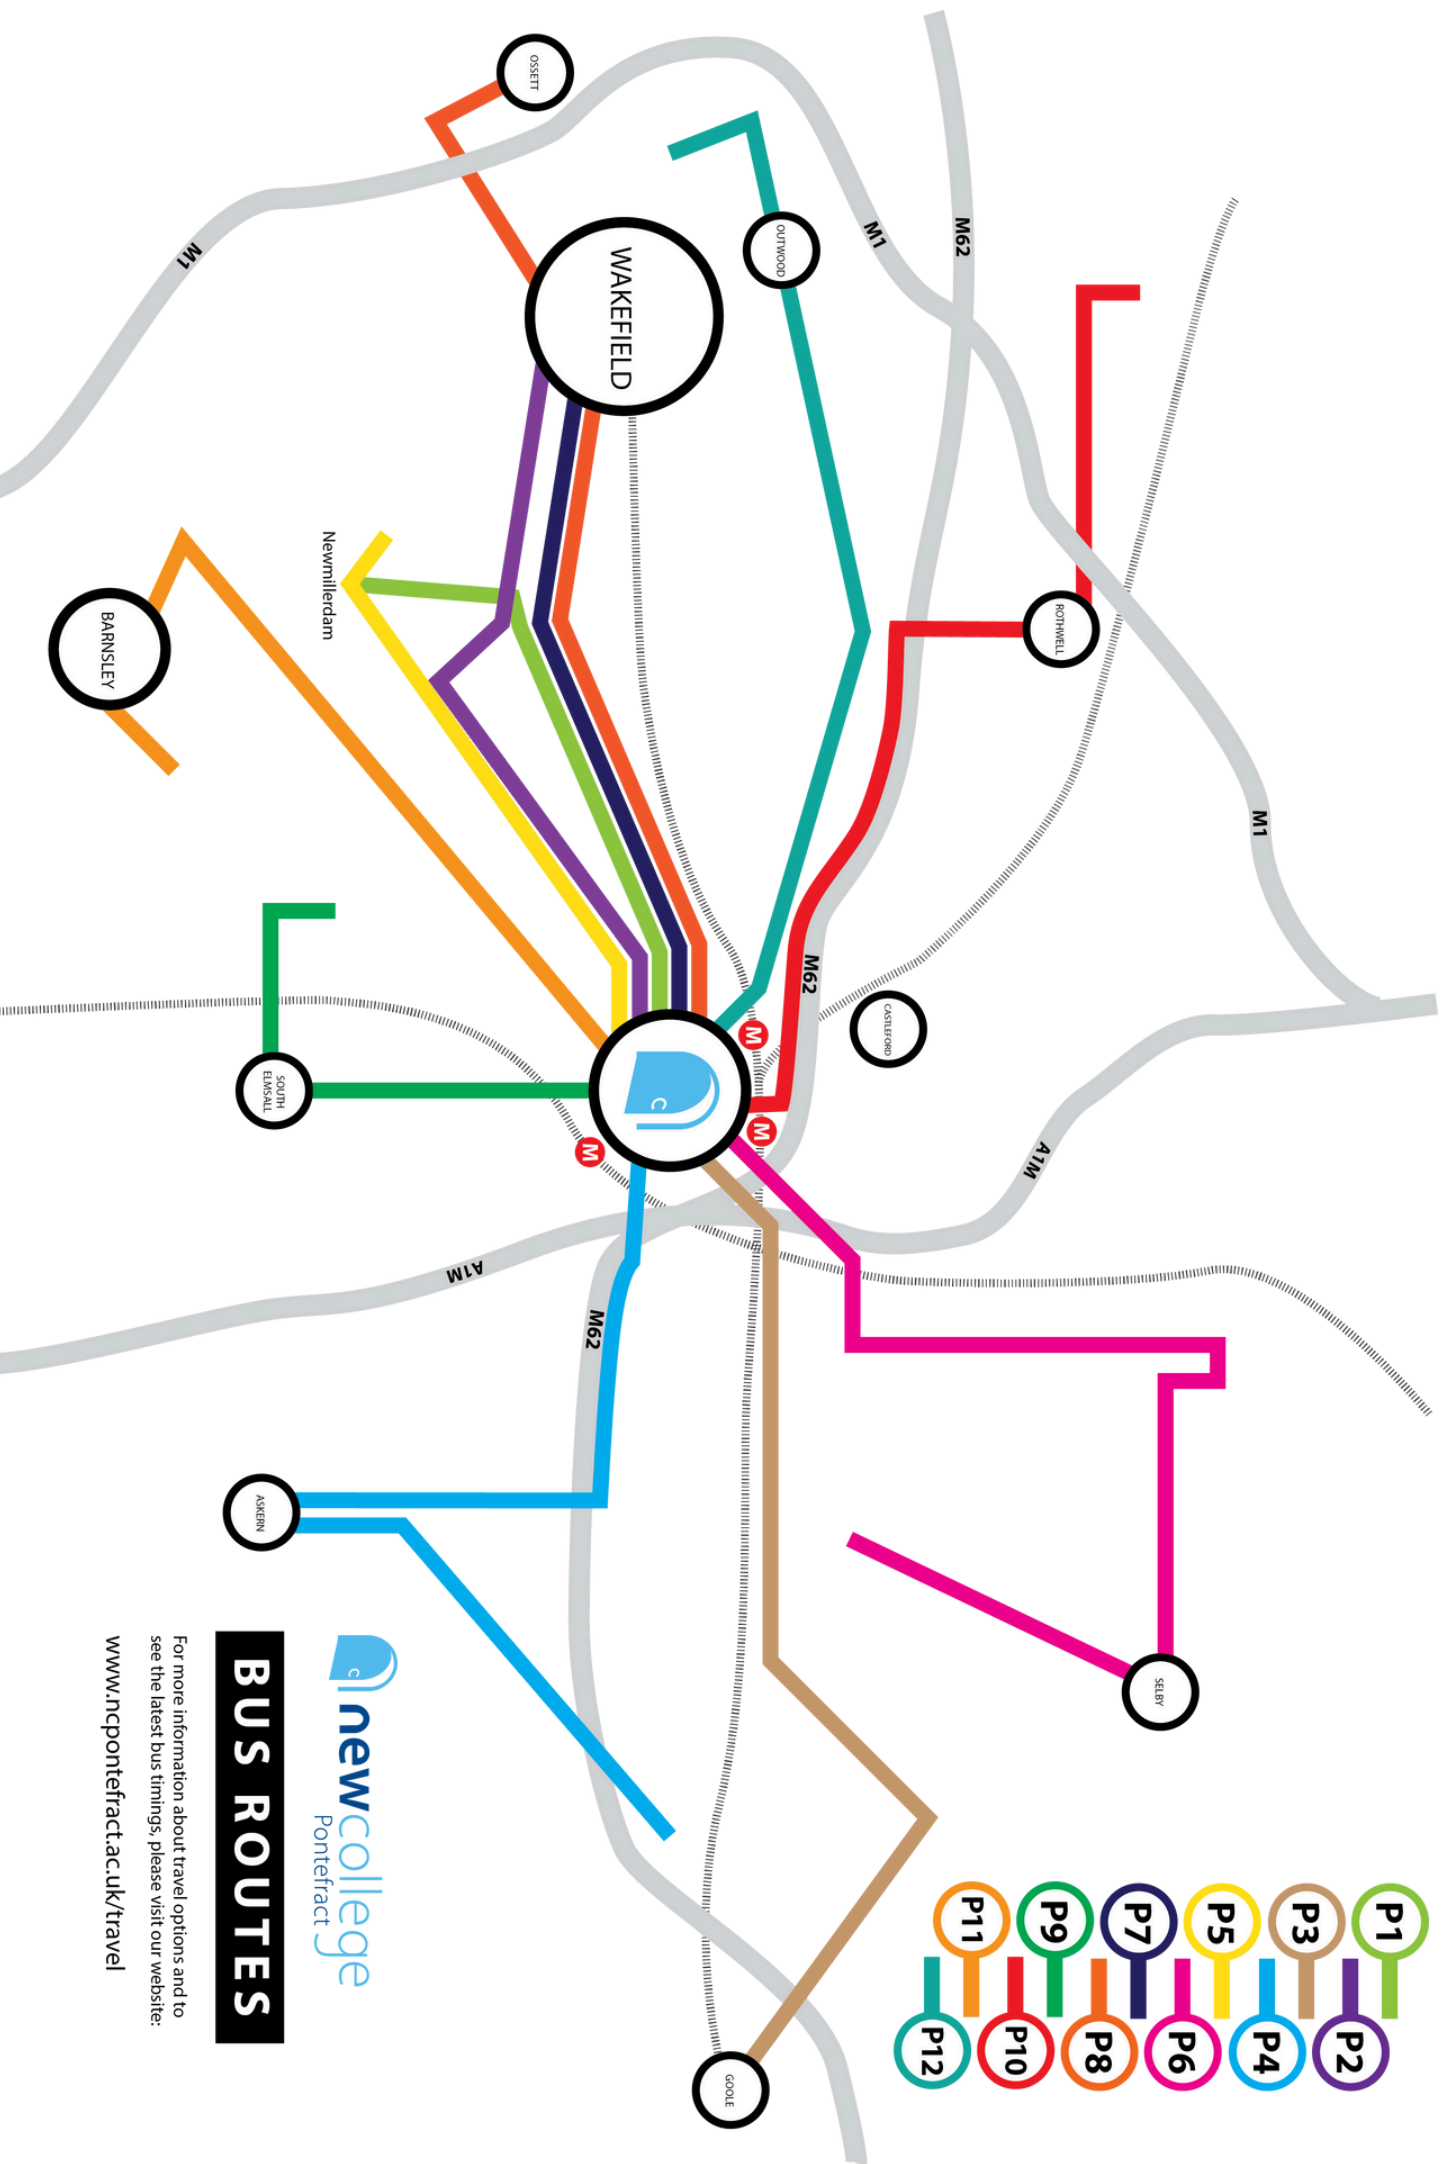

BUS ROUTES

For more information about travel options and to see the latest bus timings, please visit our website:
www.ncpontefract.ac.uk/travel